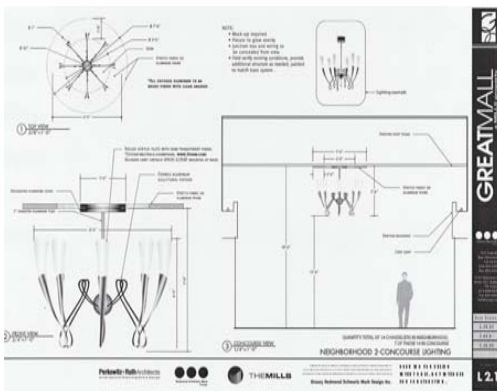

Penwal carefully selected materials based on design drawings.